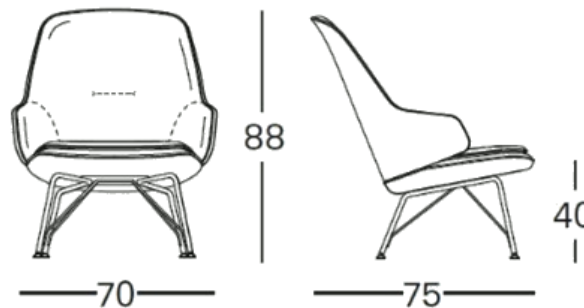

Brand: **Zanotta, Made in Italy**

Item type: Armchair

Item Code: V890/C20/27702+ V890/CUS/27702 cushion

Designer: Frank Rettenbacher

Upholstery: Cat 20 "VINS" 27702 (fabric) black legs

Dimension: 70 x 75 x 88 cm